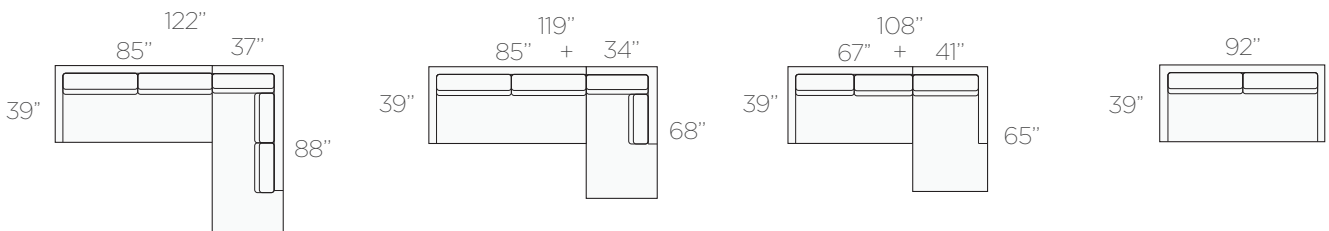

ONYX

Description

The Onyx is a detailed piece in mid century style. The piece features button tufting on the back and bench seat cushions, piping on all seams. A modern style metal base gives the Onyx it's decidedly contemporary look. Custom lead time: 4 to 6 weeks.

Seat height 17"
 Arm height 27"
 Frame back 27"
 Pillow height 35"

Sample Sizes

See back for more sizes...

ONYX CUSTOM

	SOFA	CONDO SOFA	LOVESEAT	CHAIR & 1/2	CHAIR
2 ARM	92" 	74" 	66" 	48" 	41"
1 ARM LEFT/RIGHT	85" 	67" 	59" 	41" 	33"
ARMLESS	78" 	60" 	52" 	34" 	26"
SOFA WITH RETURN LEFT/RIGHT	98" 	76" 	72" 		

CHAISE LEFT/RIGHT	41" 34" 	34" 37" 	68" 88" 	CORNERS	50" 39" 	39" 39"
-------------------	-------------	-------------	-------------	---------	-------------	-------------

OTTOMANS	23" x 30"	25" x 35"	35" x 35"	28" x 48"	48" x 48"	Custom Size
----------	-----------	-----------	-----------	-----------	-----------	-------------

SECTIONALS	122" 85" 37" 	119" 85" + 34" 	108" 67" + 41"
------------	---------------------	-----------------------	-----------------------