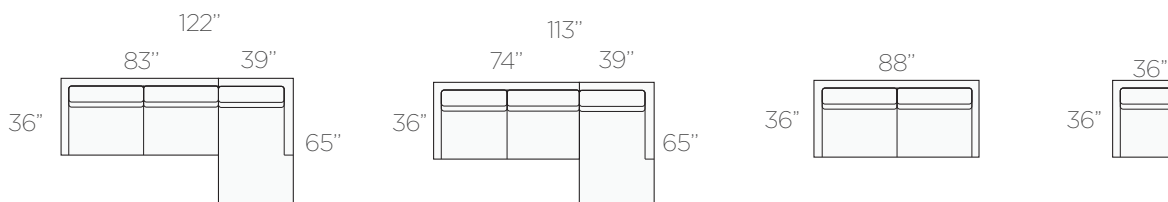

CHRISTOPHER

Description

With its classic design, the Christopher is a clean and contemporary sofa or sectional. With its medium depth, the Christopher is comfortable and supportive. The piece features a low, thin arm and five inch, squared tapered legs and fully finishd seat and back cushions. Custom orders in 4-6 weeks, handmade in Los Angeles, CA.

Seat depth	20"
Seat height	19"
Arm height	24"
Frame back	30"
Pillow height	36"

Sample Sizes

See back for more sizes...

CHRISTOPHER

	SOFA	CONDO SOFA XL	CONDO SOFA	LOVESEAT	CHAIR & 1/2	CHAIR
2 ARM	36" 	78" 	70" 	62" 	43" 	36" 
1 ARM LEFT/RIGHT	36" 	74" 	65" 	57" 	38" 	31" 
ARMLESS	36" 		60" 	52" 	33" 	26" 
SOFA WITH RETURN LEFT/RIGHT	36" 		71" 	67" 		

CHAISE LEFT/RIGHT	65" 		CORNER	47" 	50" 	36" 
-------------------	--	--	--------	---	---	---

OTTOMANS	23" x 30"	25" x 35"	35" x 35"	28" x 48"	48" x 48"	Custom Size
----------	-----------	-----------	-----------	-----------	-----------	-------------

SECTIONALS	36" 	36" 	36" 
------------	--	--	---