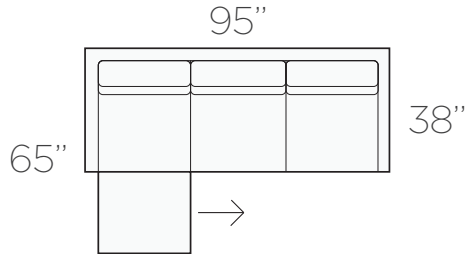

VERNON SPECIAL

Seat Depth 21"
Seat height 20"
Arm height 24"
Frame back 32"

SPECIALS:

Sale prices are offered in the below dimensions and arrangements (choice of left or right orientation)

These are only available in a select range of fifty +, great looking and durable fabrics, and six wood finishes.

Changes to these templates will increase the price, starting at the **CUSTOM** base price.

$1428