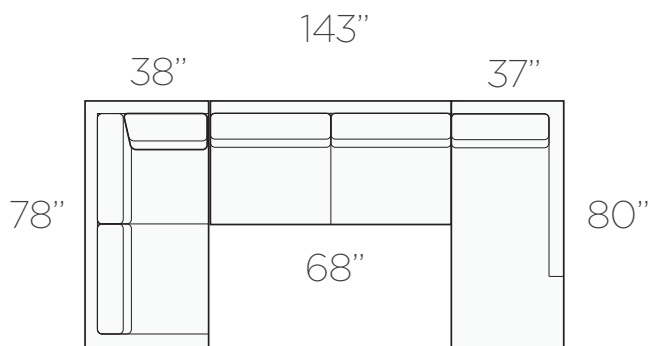

$2413
#22811