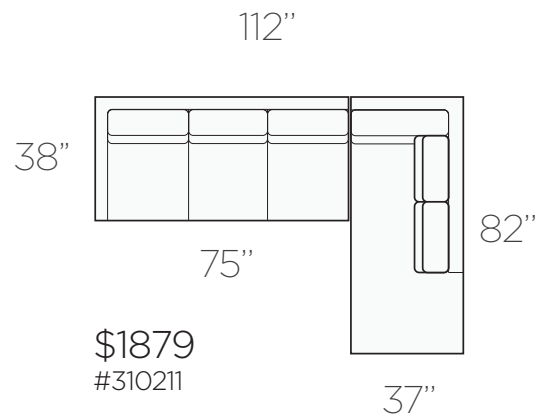

$1879
#310211