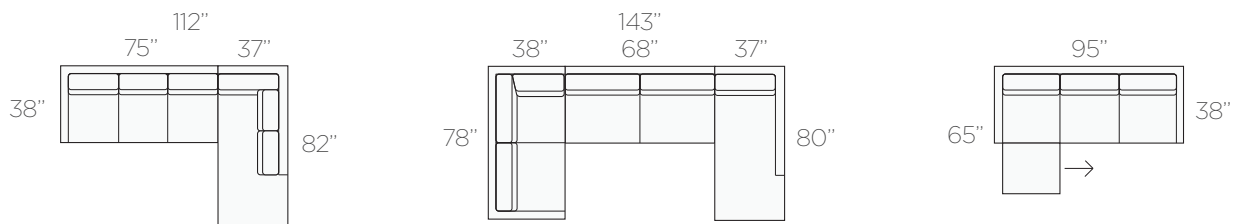

VERNON

Description

The Vernon is a comfy, modern piece suitable for large sectionals and small condo sofas alike. The piece features a high back lined with piping and a medium width arm. Comes with additional throw pillows. Custom orders in 4-6 weeks, handmade in Los Angeles, CA. Prices are for all fabrics online and hundreds more in our showroom..

Sample Sizes

VERNON CUSTOM

Seat Depth 21"
 Seat height 20"
 Arm height 24"
 Frame back 32"

	SOFA	CONDO SOFA XL	CONDO SOFA	LOVESEAT	CHAIR & 1/2	CHAIR
2 ARM	83" 38" \$1300	74" \$1117	60" \$963	47" \$776	38" \$699	
1 ARM LEFT/RIGHT	75" 38" \$1117	67" \$1023	53" \$895	40" \$709	30" \$655	
ARMLESS	68" 38" \$1049	60" \$928	46" \$831	33" \$624	23" \$565	
SOFA WITH RETURN LEFT/RIGHT	91" 38" \$1300	78" \$1171	75" \$1137	68" \$1051		

OTTOMANS	23" x 30" \$422	28" x 48" \$636	25" x 35" \$485	48" x 48" \$872	CORNER	48" 38" \$853	48" 38" \$1067	38" 38" \$788
	35" x 35" \$553	<i>Custom Size</i> Cost of the next size up						

SECTIONALS	112" 75" 37" 38" 82" \$2442	143" 38" 68" 37" 78" 80" \$2903	95" 65" 38" \$1608
------------	--	---	-----------------------------

VERNON SPECIAL

Seat Depth 21"
Seat height 20"
Arm height 24"
Frame back 32"

SPECIALS:

Sale prices are offered in the below dimensions and arrangements (choice of left or right orientation)

These are only available in a select range of fifty +, great looking and durable fabrics, and six wood finishes.