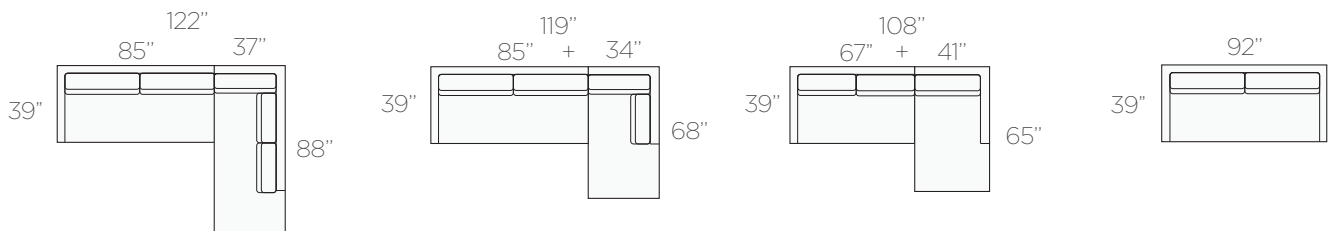

ONYX

Description

The Onyx is a detailed piece in the mid century style. The piece features a selection of tasteful details: button tufting on the back and bench cushions, piping on all seams, and a modern metal base give the Onyx it's decidedly contemporary look.

Sample Sizes

[See back for more sizes...](#)

ONYX SIZES

Seat height 17"
 Arm height 27"
 Frame back 27"
 Pillow height 35"

	SOFA	CONDO SOFA	LOVESEAT	CHAIR & 1/2	CHAIR
2 ARM	92" 39" \$1702	74" 39" \$1629	66" 39" \$1421	48" 39" \$1162	41" 39" \$1139
1 ARM LEFT/RIGHT	85" 39" \$1580	67" 39" \$1457	59" 39" \$1336	41" 39" \$1113	33" 39" \$980
ARMLESS	78" 39" \$1555	60" 39" \$1432	52" 39" \$1309	34" 39" \$1065	26" 39" \$943
SOFA WITH RETURN LEFT/RIGHT	98" 39" \$1788	76" 39" \$1638	72" 39" \$1529		