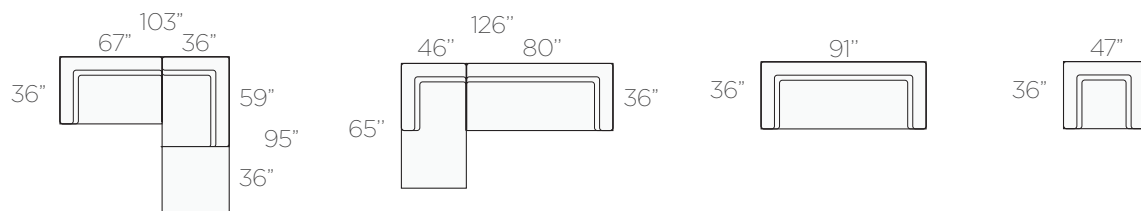

PACIFIC

Description

The Pacific is a sleek, modern sectional adorned with cozy details. The piece's signature tufting wraps all around the sides and back, and the Pacific comes with two extra throw pillows per arm. Custom orders in 5-7 weeks, handmade in Los Angeles, CA.

Sample Sizes

PACIFIC SIZES

Seat height 16"
 Arm height 26"
 Frame back 26"

	SOFA	CONDO SOFA	LOVESEAT	CHAIR & 1/2	CHAIR
2 ARM	36"  91" \$1608	 84" \$1505	 70" \$1336	 57" \$1531	 47" \$1027
1 ARM LEFT/RIGHT	36"  80" \$1387	 72" \$1274	 58" \$1155	 46" \$1027	 36" \$887
ARMLESS	36"  68" \$965	 60" \$1206	 46" \$1027	 34" \$887	 23" \$811
SOFA WITH RETURN LEFT/RIGHT	36"  95" \$1673	 79" \$1556	 71" \$1336		
SPECIAL LEFT/RIGHT		36"  67" \$1210	 59" \$1107		

CHAISE LEFT/RIGHT	65"  46"  39" \$1313 \$1222	 46"  57" \$1350 \$1531
-------------------	--	--

OTTOMANS	23" x 30" \$486 25" x 35" \$564 35" x 35" \$630	28" x 48" \$759 48" x 48" \$1001 Custom Size Cost of next size up	CORNER	 47" \$1181	 47" \$1258	 36" \$873
----------	---	--	--------	--	--	---

SECTIONALS	 67" 103" 36" 36" 59" 95" 36" \$2843
------------	--